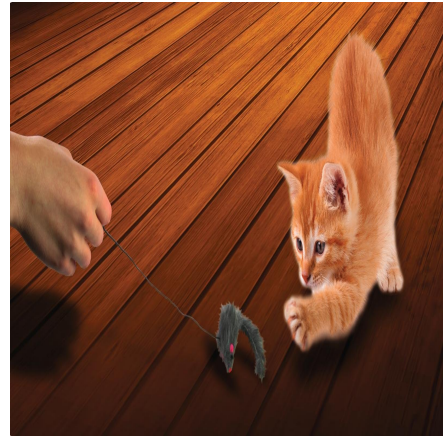

PET TOYS Cat Toy Mouse With Tail

Origin
Chiny

Interactive mouse-shaped cat toy with long tail. Ideal for active play and stimulating your cat's hunting instincts.

- Encourages active play and movement
- Stimulates natural hunting behavior
- Suitable for all cat breeds

SPECIFICATIONS

Brand	PET TOYS	Weight	9 g
EAN	8711252036779	FSC Article	FSCNA
Manufacturer	PET TOYS	Minimum lead time	5 days
Country of origin	China	FSC Packaging	FSCMIXCREDIT
Product Dimensions	45 x 170 x 370 mm	Main Colour	White, Black
HS code	6307909899000000		