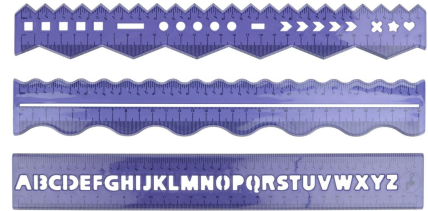

TOPWRITE Creative Ruler Set 30cm

Origin
China

Versatile 30cm ruler set ideal for school, office, and creative projects. Includes three unique rulers for precise work.

- Three different ruler designs
- Perfect for creative tasks
- Clear 30cm measurement scale

SPECIFICATIONS

Brand	TOPWRITE	Weight	104 g
EAN	8711252559599	FSC Article	FSCNA
Manufacturer	TOPWRITE	Minimum lead time	5 days
Country of origin	China	FSC Packaging	FSCMIX70
Product Dimensions	175 x 5 x 368 mm	Main Colour	Blue dark
HS code	9017801000000000		

PACKAGING

Inner box dimensions	380 x 185 x 80 mm
Inner box quantity	12 pcs
Inner box weight	2000 gr
Outer box dimensions	380 x 185 x 80 mm
Outer box quantity	12 pcs
Outer box weight	2000 gr

Specifications subject to change without notice.