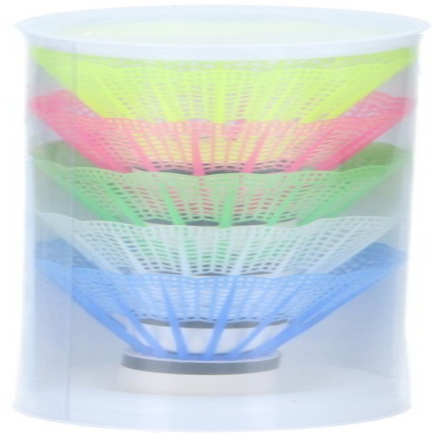

Badminton Shuttle For Outdoor Play

Origin
Chiny

Lightweight badminton shuttle, ideal for fast outdoor play. Perfect for both recreational and sporty matches.

- Durable, lightweight construction
- Ideal for outdoor badminton games
- Great for sports and recreation

SPECIFICATIONS

Brand	Bez marki	Weight	36 g
EAN	8711252453453	Diameter	65 mm
Manufacturer	UNBRANDED	Minimum lead time	5 days
Country of origin	China	FSC Article	FSCNA
Product Dimensions	65 x 65 x 197 mm	FSC Packaging	FSCNA
HS code	9506999000000000	Main Colour	White, Blue, Yellow, Pink, Green