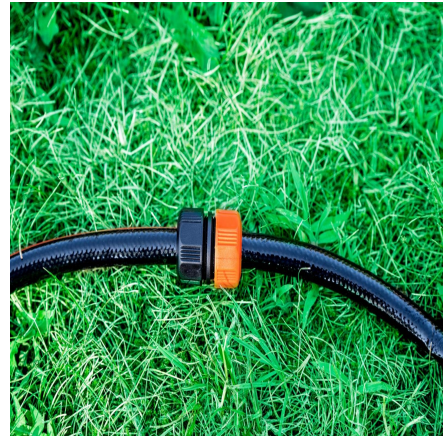

BLACK+DECKER Hose Mender 1/2 Inch

Origin
China

Easily repair your garden hose with this 1/2 inch hose mender. Ensures secure and quick connection.

- Fast, easy installation
- Durable, leak-proof joint
- Fits standard 1/2 inch hoses

SPECIFICATIONS

Brand	BLACK+DECKER	Weight	16 g
EAN	8711252235875	FSC Article	FSCNA
Manufacturer	BLACK+DECKER	Minimum lead time	5 days
Country of origin	China	FSC Packaging	FSCNA
Product Dimensions	33 x 34 x 45 mm	Main Colour	Black
HS code	3917400099000000		