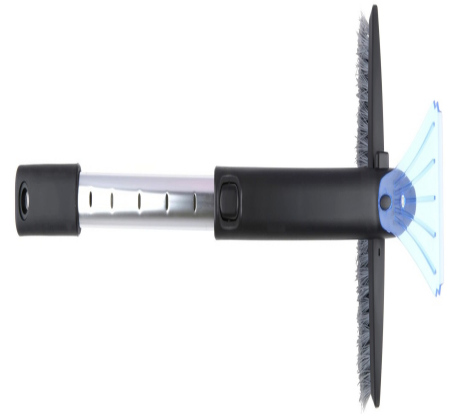

# ALL RIDE Extendable Ice Scraper and Brush

Origin  
China

Extendable ice scraper with brush, 59x12cm. Effortlessly clears ice and snow from your car. Comfortable and easy to use.

- Telescopic design for hard-to-reach areas
- Removes ice and snow efficiently
- Comfortable handle, easy storage

## SPECIFICATIONS

Brand	ALL RIDE	Weight	522 g
EAN	8711252435268	FSC Article	FSCNA
Manufacturer	ALL RIDE	Minimum lead time	5 days
Country of origin	China	FSC Packaging	FSCMIX70
Product Dimensions	100 x 580 x 130 mm	Main Colour	Black, Blue, Grey
HS code	9603909900000000		