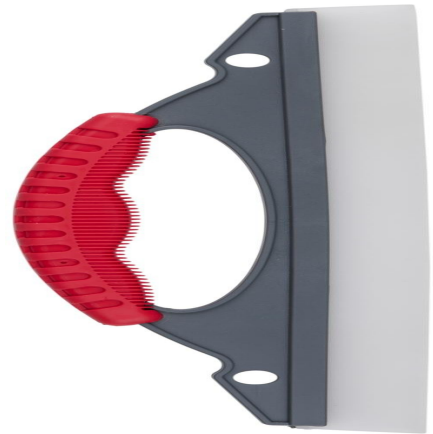

DIRT DEVIL Wiper 35x9.2x15cm

Origin
Türchia

Efficient wiper for easy drying of surfaces. Ideal for windows, mirrors, and more.
Comfortable grip handle.

- Perfect for windows and mirrors
- Ergonomic handle for comfort
- Removes water and dirt easily

SPECIFICATIONS

Brand	DIRT DEVIL	Weight	105 g
EAN	8711252425214	FSC Article	FSCNA
Manufacturer	DIRT DEVIL	Minimum lead time	5 days
Country of origin	Türkiye	FSC Packaging	FSCMIX70
Product Dimensions	92 x 20 x 310 mm	Main Colour	Transparent, Grey
HS code	9603909900000000		