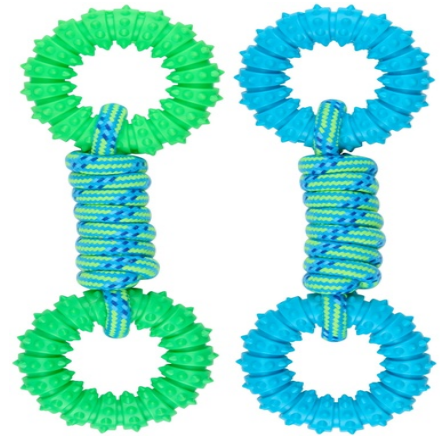

PET TOYS Dog Toy Rope With Rings

Origin
China

Durable rope toy with rings for dogs. Great for chewing and tug games. Size: 29x11x4cm.

- Built for strong chewers
- Promotes healthy gums
- Ideal for interactive play

SPECIFICATIONS

Brand	PET TOYS	Weight	174 g
EAN	8711252424811	FSC Article	FSCNA
Manufacturer	PET TOYS	Minimum lead time	5 days
Country of origin	China	FSC Packaging	FSCMIX70
Product Dimensions	305 x 105 x 50 mm	Main Colour	Green light, Blue light, Blue dark, Yellow light
HS code	3926909790000000		

PACKAGING

Inner box dimensions	320 x 310 x 175 mm
Inner box quantity	12 pcs
Inner box weight	2410 gr
Outer box dimensions	320 x 310 x 175 mm
Outer box quantity	12 pcs
Outer box weight	2410 gr

Specifications subject to change without notice.