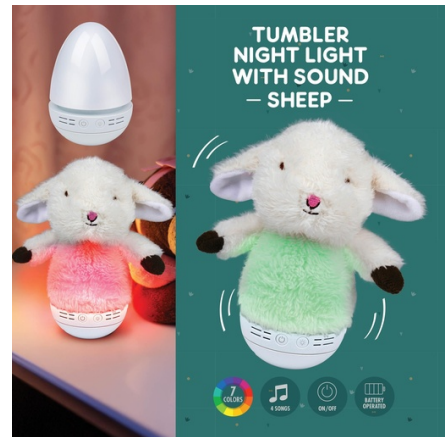

Baby Comfort Tumbler Sheep Night Light

Origin
China

Cute sheep night light with four soothing songs. Perfect for nurseries and children's rooms. Requires 3xAAA batteries.

- Plays 4 calming songs
- Soft, kid-friendly design
- Ideal for baby and kids' rooms

SPECIFICATIONS

Brand	UNBRANDED	Weight	242 g
EAN	8711252335490	FSC Article	FSCNA
Manufacturer	UNBRANDED	Minimum lead time	5 days
Country of origin	China	FSC Packaging	FSCMIX70
Product Dimensions	165 x 90 x 165 mm	Main Colour	Beige
HS code	9503004990000000		