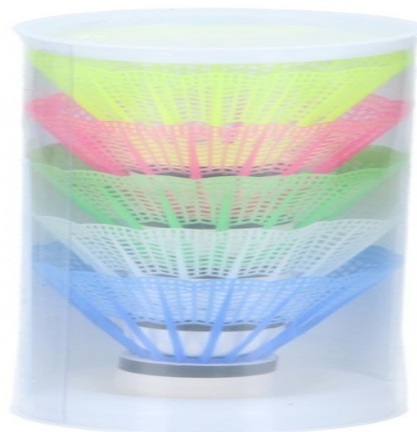

Badminton Shuttle For Outdoor Play

Origin
China

Lightweight badminton shuttle, ideal for fast outdoor play. Perfect for both recreational and sporty matches.

- Durable, lightweight construction
- Ideal for outdoor badminton games
- Great for sports and recreation

SPECIFICATIONS

Brand	Fără marcă	Weight	36 g
EAN	8711252453453	Diameter	65 mm
Manufacturer	UNBRANDED	Minimum lead time	5 days
Country of origin	China	FSC Article	FSCNA
Product Dimensions	65 x 65 x 197 mm	FSC Packaging	FSCNA
HS code	9506999000000000	Main Colour	White, Blue, Yellow, Pink, Green