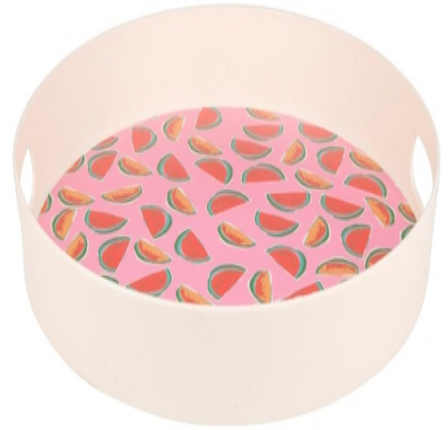

ALPINA Tray 34.5cm Watermelon Print

Origin
China

Trendy 34.5cm round tray with cheerful watermelon print. Perfect for serving snacks or as a decorative accent.

- Vibrant watermelon design, adds fun touch
- Convenient handles for easy carrying
- Ideal for serving or home decor

SPECIFICATIONS

Brand	ALPINA	Weight	497 g
EAN	8711252305578	FSC Article	FSCNA
Manufacturer	ALPINA	Minimum lead time	5 days
Country of origin	China	FSC Packaging	FSCMIX70
Product Dimensions	348 x 348 x 45 mm	GRS Certified	No
HS code	3924100090000000	Main Colour	Multi Colour