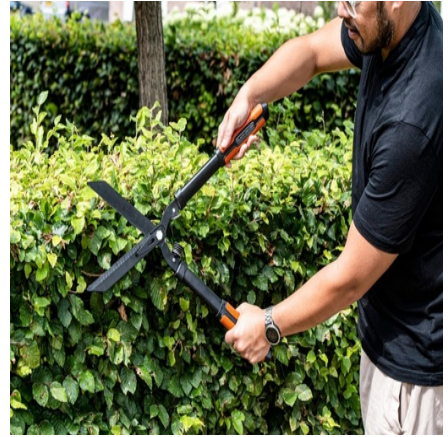

BLACK+DECKER Hedge Shears 24" Serrated Blade

Origin
China

Powerful hedge shears with 24" serrated blade for precise pruning. Ergonomic, lightweight design. Size: 61x18x4cm, weight: 1.1kg.

- Serrated blade ensures clean cuts
- Lightweight and ergonomic handles
- Ideal for trimming shrubs and hedges