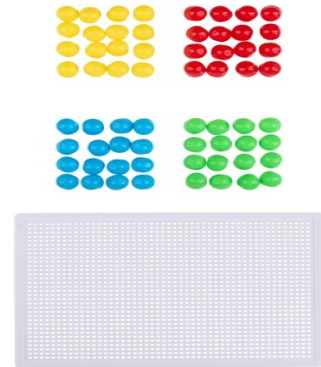

EDDY TOYS Nail Building Puzzle for Children

Origin
China

Creative nail building puzzle enhances fine motor skills and imagination in kids. Perfect for hours of educational fun.

- Encourages fine motor skills
- Boosts creative thinking
- Ideal for young children

SPECIFICATIONS

Brand	EDDY TOYS	Weight	109 g
EAN	8711252297651	FSC Article	FSCNA
Manufacturer	EDDY TOYS	Minimum lead time	5 days
Country of origin	China	FSC Packaging	FSC100
Product Dimensions	270 x 15 x 190 mm	GRS Certified	No
HS code	9503003500000000	Main Colour	White, Red, Blue, Yellow, Green

PACKAGING

Inner box dimensions	415 x 330 x 305 mm
Inner box quantity	12 pcs
Inner box weight	3600 gr
Outer box dimensions	415 x 330 x 305 mm
Outer box quantity	12 pcs
Outer box weight	3600 gr

Specifications subject to change without notice.