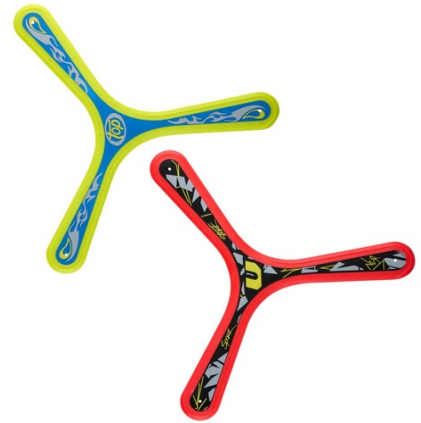

EDDY TOYS Frisbee Soft

Origin
China

Enjoy outdoor fun with this soft, lightweight frisbee—safe and easy to throw for endless summer play.

- Safe and soft for kids
- Lightweight and easy to throw
- Ideal for outdoor games

SPECIFICATIONS

Brand	EDDY TOYS	Weight	45 g
EAN	8711252300627	FSC Article	FSCNA
Manufacturer	EDDY TOYS	Minimum lead time	5 days
Country of origin	China	FSC Packaging	FSC100
Product Dimensions	270 x 242 x 4 mm	GRS Certified	No
HS code	9506999000000000	Main Colour	Red, Green, Black, Blue, Yellow light, Grey