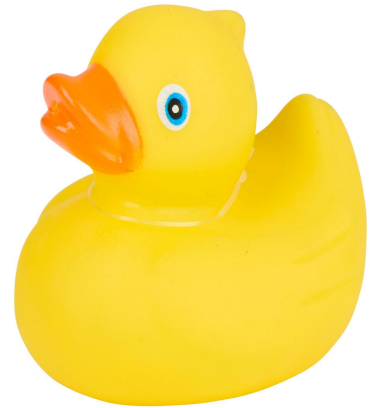

# EDDY TOYS Bath Duck 6cm

Origin  
China

Fun 6cm bath duck for endless bath time enjoyment. Perfect size for little hands and encourages imaginative water play.

- Perfect for small children
- Promotes imaginative bath play
- Lightweight and safe design

## SPECIFICATIONS

Brand	<b>EDDY TOYS</b>	Weight	<b>17 g</b>
EAN	<b>8711252306018</b>	FSC Article	<b>FSCNA</b>
Manufacturer	<b>EDDY TOYS</b>	Minimum lead time	<b>5 days</b>
Country of origin	<b>China</b>	FSC Packaging	<b>FSC100</b>
Product Dimensions	<b>60 x 50 x 55 mm</b>	Main Colour	<b>Yellow</b>
HS code	<b>9503004990000000</b>		