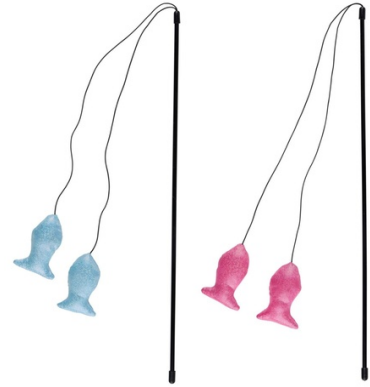

# PET TOYS Cat Toy Teaser Wand With 2 Fish Origin China

Interactive cat teaser wand with two fish. Encourages playful exercise and bonding with your cat. Length: 46 cm.

- Promotes active play for cats
- Encourages bonding between pet and owner
- Durable and ideal for daily play

## SPECIFICATIONS

Brand	<b>PET TOYS</b>	Weight	<b>18 g</b>
EAN	<b>8711252341590</b>	FSC Article	<b>FSCNA</b>
Manufacturer	<b>PET TOYS</b>	Minimum lead time	<b>5 days</b>
Country of origin	<b>China</b>	FSC Packaging	<b>FSCMIX70</b>
Product Dimensions	<b>68 x 1 x 210 mm</b>	Main Colour	<b>Pink, Blue light</b>
HS code	<b>6307901000000000</b>		