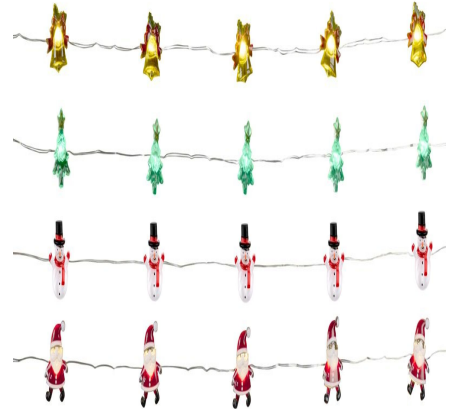

GRUNDIG Christmas String 20 LED 180cm Indoor

Origin
Kina

Festive 20 LED Christmas string, 180cm long. Perfect for cosy indoor decoration.
Battery operated for easy placement.

- 20 bright LED figures
- Perfect for indoor decoration
- Battery operated, easy to use

SPECIFICATIONS

Brand	GRUNDIG	Weight	43 g
EAN	8711252360157	FSC Article	FSCNA
Manufacturer	GRUNDIG	Minimum lead time	5 days
Country of origin	China	FSC Packaging	FSCMIX70
Product Dimensions	1800 x 32 x 75 mm	Main Colour	Orange, Purple, White
HS code	9405423100000000		