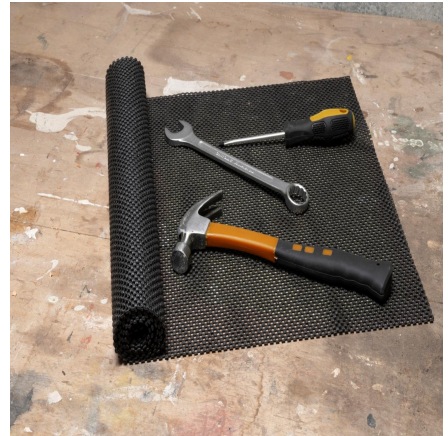

BLACK+DECKER Non Slip Mat 45x125cm

Origin
Kina

Practical 45x125cm non-slip mat for workplaces. Prevents tools from slipping and protects surfaces effectively.

- Prevents tools from sliding
- Easy to cut to size
- Suitable for various surfaces

SPECIFICATIONS

Brand	BLACK+DECKER	Weight	207 g
EAN	8711252238425	FSC Article	FSCNA
Manufacturer	BLACK+DECKER	Minimum lead time	5 days
Country of origin	China	FSC Packaging	FSCNA
Product Dimensions	450 x 1250 x 3 mm	Main Colour	Grey, Grey dark
HS code	3918101090000000		