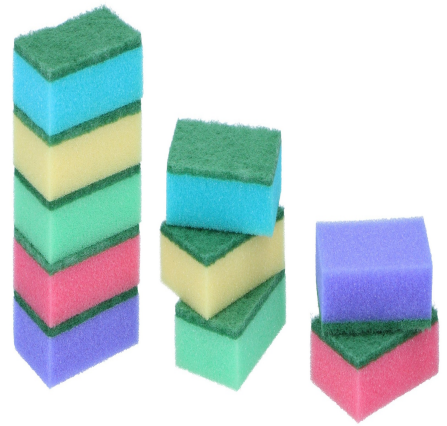

DIRT DEVIL Scouring Sponge 9x6x3cm

Made in EU
Polen

Powerful scouring sponge for daily cleaning. Perfect for removing stubborn dirt in kitchen or bathroom.

- Removes tough stains with ease
- Convenient size for easy grip
- Ideal for kitchen and bathroom use

SPECIFICATIONS

Brand	DIRT DEVIL	Weight	51 g
EAN	8711252477664	FSC Article	FSCNA
Manufacturer	DIRT DEVIL	Minimum lead time	5 days
Country of origin	Poland	FSC Packaging	FSCNA
Product Dimensions	95 x 65 x 350 mm	Main Colour	Blue light, Yellow light, Green light, Pink light, Purple dark
HS code	3924900090000000		