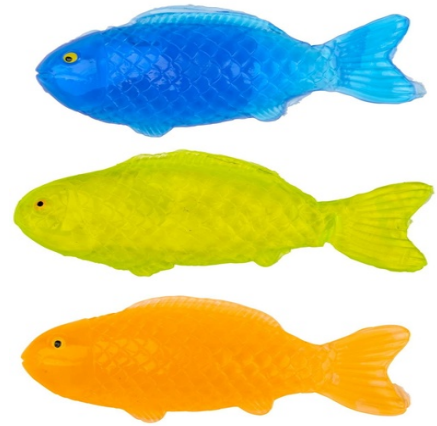

# EDDY TOYS Stretchy Fish Figures 17.5cm

Origin  
Kina

Colorful stretchy fish figures, 17.5cm, ideal for playful fun or party favors. Great for children's gifts and surprises.

- Encourages creative play
- Ideal party favor gift
- Bright colors and flexible

## SPECIFICATIONS

Brand	EDDY TOYS	Weight	83 g
EAN	8711252351384	FSC Article	FSCNA
Manufacturer	EDDY TOYS	Minimum lead time	5 days
Country of origin	China	FSC Packaging	FSC100
Product Dimensions	172 x 20 x 80 mm	GRS Certified	No
HS code	9503004990000000	Main Colour	Multi Colour