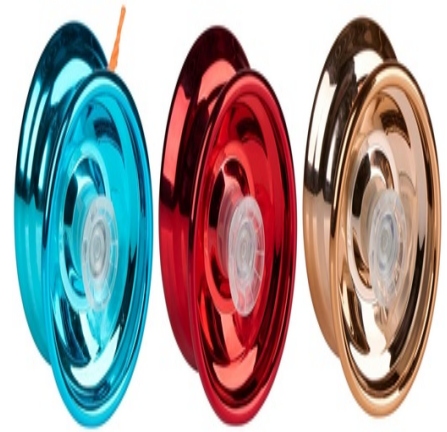

EDDY TOYS YoYo Ø5.5cm

Origin
Kina

Classic fun with this YoYo Ø5.5cm. Great for tricks and smooth spinning, designed for durability and easy handling.

- Ideal size for easy handling
- Great for beginners and pros
- Robust design ensures long-lasting fun

SPECIFICATIONS

Brand	EDDY TOYS	Weight	51 g
EAN	8711252450483	FSC Article	FSCNA
Manufacturer	EDDY TOYS	Minimum lead time	5 days
Country of origin	China	FSC Packaging	FSCMIX70
Product Dimensions	55 x 35 x 55 mm	GRS Certified	No
HS code	9503009590000000	Main Colour	Blue, Green, Purple