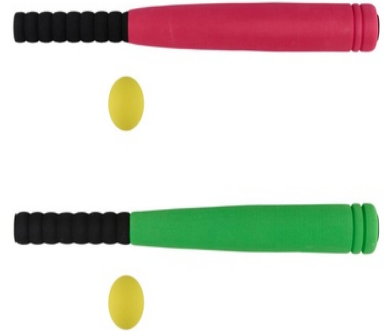

EDDY TOYS Baseball Bat 54cm With Ball

Origin
Kina

Lightweight 54cm baseball bat with ball. Perfect for outdoor summer play for kids of all ages.

- Great for outdoor fun
- Safe and lightweight design
- Ideal for young sports fans

SPECIFICATIONS

Brand	EDDY TOYS	Weight	100 g
EAN	8711252322605	FSC Article	FSCNA
Manufacturer	EDDY TOYS	Minimum lead time	5 days
Country of origin	China	FSC Packaging	FSCNA
Product Dimensions	55 x 55 x 600 mm	Main Colour	Yellow, Black
HS code	9506999000000000		