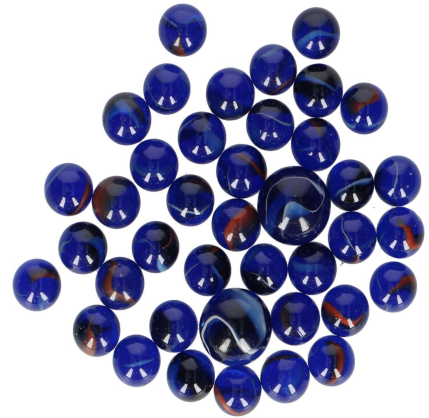

EDDY TOYS Marbles 38+2pcs

Origin
Kina

Marbles for endless fun indoors and outdoors. Great for games or collections. Durable quality ensures lasting playtime.

- For indoor and outdoor play
- Ideal for marble games
- Durable and long-lasting

SPECIFICATIONS

Brand	EDDY TOYS	Product Dimensions	100 x 100 x 70 mm
EAN	8711252297941	HS code	9503009990000000
Manufacturer	EDDY TOYS	Weight	250 g
Country of origin	China	Minimum lead time	5 days

PACKAGING