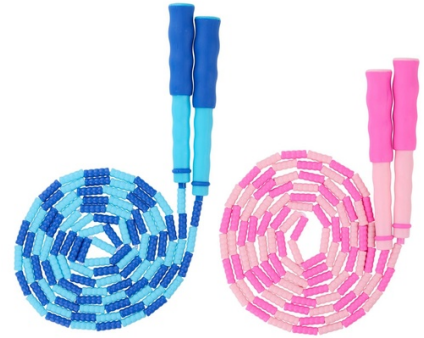

EDDY TOYS Jump Rope Beads 280cm

Origin
Kina

Enjoy active fun with this 280cm beaded jump rope. Designed for outdoor play and long-lasting entertainment for kids.

- Extra-long 280cm for more movement
- Durable beaded design for longevity
- Ideal for outdoor exercise and play

SPECIFICATIONS

Brand	EDDY TOYS	Weight	117 g
EAN	8711252244327	FSC Article	FSCNA
Manufacturer	EDDY TOYS	Minimum lead time	5 days
Country of origin	China	FSC Packaging	FSCNA
Product Dimensions	2800 x 20 x 20 mm	Main Colour	Blue, Blue light, Pink, Pink light
HS code	9506919000000000		

PACKAGING

Inner box dimensions	290 x 250 x 150 mm
Inner box quantity	12 pcs
Inner box weight	1652 gr
Outer box dimensions	290 x 250 x 150 mm
Outer box quantity	12 pcs
Outer box weight	1652 gr

Specifications subject to change without notice.