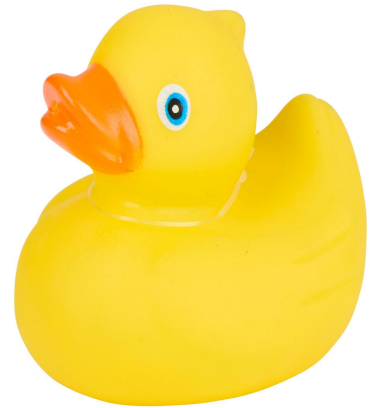

# EDDY TOYS Bath Duck 6cm

Origin  
Kina

Fun 6cm bath duck for endless bath time enjoyment. Perfect size for little hands and encourages imaginative water play.

- Perfect for small children
- Promotes imaginative bath play
- Lightweight and safe design

## SPECIFICATIONS

Brand	<b>EDDY TOYS</b>	Weight	<b>17 g</b>
EAN	<b>8711252306018</b>	FSC Article	<b>FSCNA</b>
Manufacturer	<b>EDDY TOYS</b>	Minimum lead time	<b>5 days</b>
Country of origin	<b>China</b>	FSC Packaging	<b>FSC100</b>
Product Dimensions	<b>60 x 50 x 55 mm</b>	Main Colour	<b>Yellow</b>
HS code	<b>9503004990000000</b>		