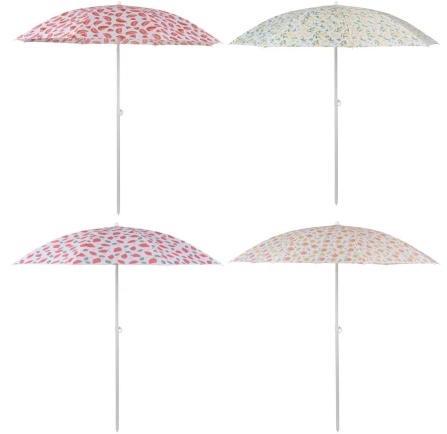

# Parasol Ø1.8m With Tilt Function

Origin  
Kina

Parasol Ø1.8m, height 1.9m, 8 ribs, tiltable, perfect for the beach. Provides stylish outdoor sun protection.

- Ø1.8m for superior shade
- Tilt function for adjustable coverage
- Lightweight and portable design

## SPECIFICATIONS

Brand	UNBRANDED	Weight	885 g
EAN	8711252306599	Diameter	1800 mm
Manufacturer	UNBRANDED	Minimum lead time	5 days
Country of origin	China	FSC Article	FSCNA
Product Dimensions	1800 x 1800 x 2000 mm	FSC Packaging	FSCNA
HS code	6601910000000000	Main Colour	White, Red, Yellow, Orange, Green