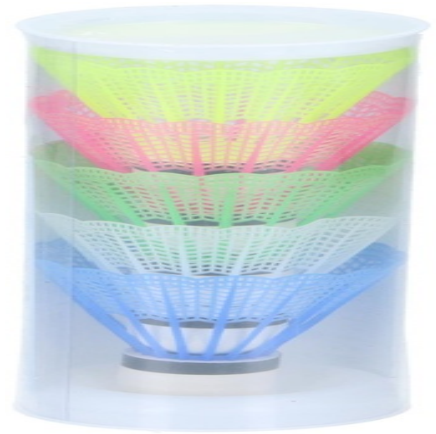

Badminton Shuttle For Outdoor Play

Origin
Kina

Lightweight badminton shuttle, ideal for fast outdoor play. Perfect for both recreational and sporty matches.

- Durable, lightweight construction
- Ideal for outdoor badminton games
- Great for sports and recreation

SPECIFICATIONS

Brand	Omärkt	Weight	36 g
EAN	8711252453453	Diameter	65 mm
Manufacturer	UNBRANDED	Minimum lead time	5 days
Country of origin	China	FSC Article	FSCNA
Product Dimensions	65 x 65 x 197 mm	FSC Packaging	FSCNA
HS code	9506999000000000	Main Colour	White, Blue, Yellow, Pink, Green