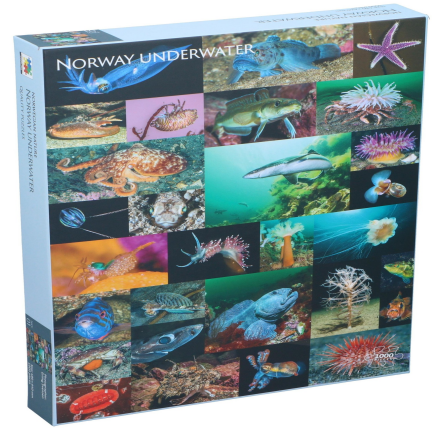

# Puzzle Norway Underwater 1000 Pieces

Origin  
Kina

Puzzle with Norwegian underwater world scenery. Size: 68x48cm.

- 1000 pieces for great fun
- Norway underwater theme
- Size 68x48cm

## SPECIFICATIONS

|                    |                  |                   |              |
|--------------------|------------------|-------------------|--------------|
| Brand              | UNBRANDED        | Weight            | 842 g        |
| EAN                | 7072611003988    | FSC Article       | FSCNA        |
| Manufacturer       | UNBRANDED        | Minimum lead time | 5 days       |
| Country of origin  | China            | FSC Packaging     | FSCNA        |
| Product Dimensions | 680 x 480 x 5 mm | GRS Certified     | No           |
| HS code            | 9503006900000000 | Main Colour       | Multi Colour |