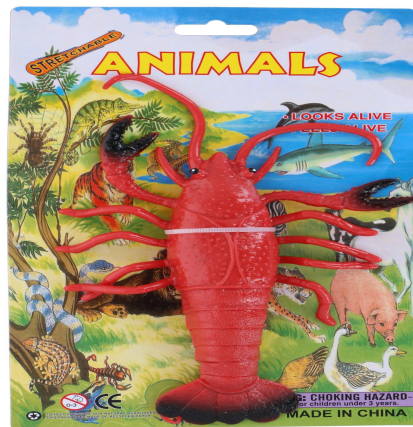

Stretchy Sea Animals Toy

Origin
Kina

Stretchy sea animal toys, 9-14cm, perfect for party favors and playful gifts. Fun, safe, and entertaining for kids.

- Super stretchy and flexible
- Great for party bags
- Fun sea animal designs

SPECIFICATIONS

Brand	UNBRANDED	Weight	53 g
EAN	7300009419593	FSC Article	FSCNA
Manufacturer	UNBRANDED	Minimum lead time	5 days
Country of origin	China	FSC Packaging	FSCNA
Product Dimensions	180 x 130 x 22 mm	GRS Certified	No
HS code	9503004990000000	Main Colour	Multi Colour