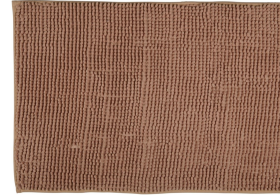

ALPINA Bath Mat 50x80cm

Origin
Çin Halk Cumhuriyeti

Soft bath mat for your bathroom, 50x80cm, durable, easy to clean, and suitable for any bathroom decor.

- Soft and comfortable for daily use
- Easy to clean and long-lasting
- Matches any bathroom interior

SPECIFICATIONS

Brand	ALPINA	Weight	363 g
EAN	8711252569086	FSC Article	FSCNA
Manufacturer	ALPINA	Minimum lead time	5 days
Country of origin	China	FSC Packaging	FSCNA
Product Dimensions	760 x 495 x 20 mm	Main Colour	Beige, Grey, Black
HS code	5702420000000000		