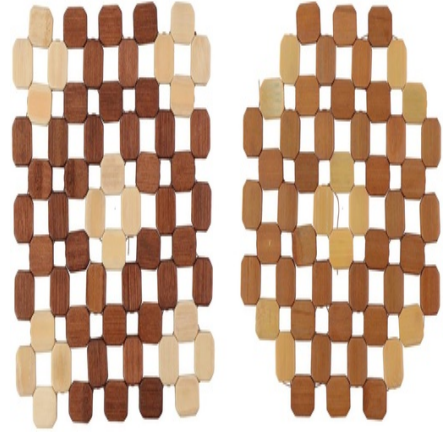

ALPINA Pan Coaster Trivet Ø21cm

Origin
Çin Halk Cumhuriyeti

Round pan coaster, perfect to protect surfaces from hot pans. Stylish design complements every kitchen or dining room.

- Shields surfaces from heat
- Trendy and practical design
- Ideal for everyday use

SPECIFICATIONS

Brand	ALPINA	Weight	98 g
EAN	8711252181219	Diameter	210 mm
Manufacturer	ALPINA	Minimum lead time	5 days
Country of origin	China	FSC Article	FSCNA
Product Dimensions	186 x 190 x 5 mm	FSC Packaging	FSCNA
HS code	4419190000000000	Main Colour	Brown, Beige