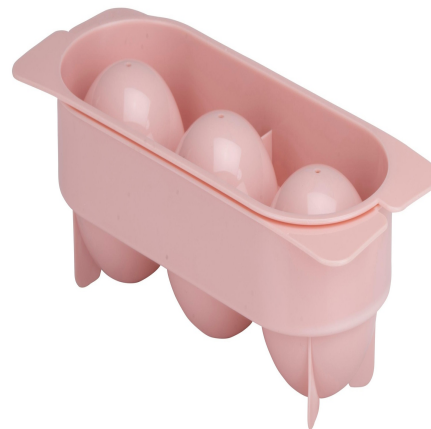

# ALPINA Ice Cube Tray 3 Ice Balls

Origin  
Çin Halk Cumhuriyeti

Create 3 large ice balls for drinks. Perfect for summer parties and everyday use. Easy release design for quick serving.

- Makes 3 large ice balls at once
- Easy to release and clean
- Great for cocktails and soft drinks

## SPECIFICATIONS

Brand	ALPINA	Weight	81 g
EAN	8711252331324	FSC Article	FSCNA
Manufacturer	ALPINA	Minimum lead time	5 days
Country of origin	China	FSC Packaging	FSCNA
Product Dimensions	85 x 220 x 62 mm	GRS Certified	No
HS code	3924100090000000	Main Colour	Pink