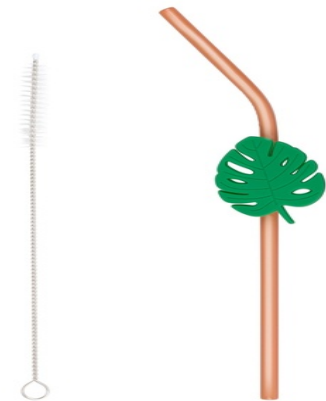

ALPINA Reusable Drinking Straws With Cleaning Brush

Origin
Çin Halk Cumhuriyeti

Colorful reusable straws with cleaning brush. Ideal for all your drinks. Durable, eco-friendly, and easy to clean.

- Comes with convenient cleaning brush
- Reusable, reducing single-use waste
- Suitable for hot and cold beverages

SPECIFICATIONS

Brand	ALPINA	Weight	48 g
EAN	8711252499574	Diameter	6 mm
Manufacturer	ALPINA	Minimum lead time	5 days
Country of origin	China	FSC Article	FSCNA
Product Dimensions	188 x 22 x 270 mm	FSC Packaging	FSCMIXCREDIT
HS code	3917320090000000	Main Colour	Green