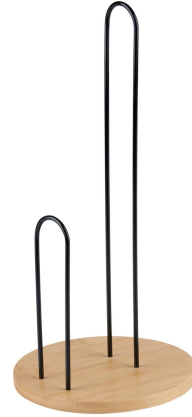

ALPINA Kitchen Roll Holder

Ø14.5xh30.2cm

Origin
Çin Halk Cumhuriyeti

Modern kitchen roll holder for easy access and organization. Sleek design complements any kitchen decor.

- Fits any kitchen style
- Easy to use and clean
- Stable and durable structure

SPECIFICATIONS

Brand	ALPINA	Weight	188 g
EAN	8711252506715	Diameter	145 mm
Manufacturer	ALPINA	Minimum lead time	5 days
Country of origin	China	FSC Article	FSCNA
Product Dimensions	145 x 145 x 307 mm	FSC Packaging	FSCNA
HS code	4419900000000000	Main Colour	Black, White