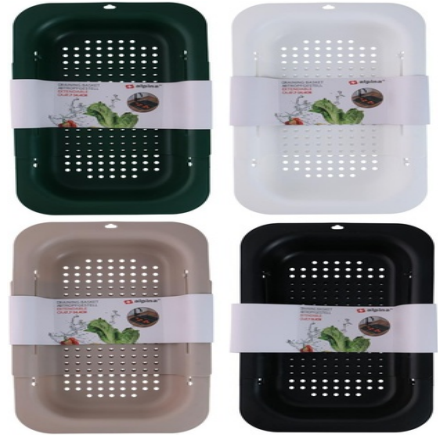

PRODUCT DATASHEET

ALPINA Draining Basket

47.7x34.4x19.6cm

Origin
Çin Halk Cumhuriyeti

Spacious draining basket for the sink. Perfect for draining dishes and vegetables in your kitchen.

- Large size for more capacity
- Fits most kitchen sinks
- Lightweight and easy to clean

SPECIFICATIONS

Brand	ALPINA	Weight	300 g
EAN	8711252568485	FSC Article	FSCNA
Manufacturer	ALPINA	Minimum lead time	5 days
Country of origin	China	FSC Packaging	FSCMIX70
Product Dimensions	198 x 343 x 65 mm	Main Colour	Beige, Black, Green, White
HS code	3924100090000000		