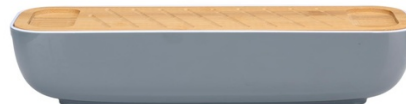

ALPINA Bread Box With Lid And Cutting Board

Origin
Çin Halk Cumhuriyeti

Practical bread box 40cm featuring a bamboo lid that doubles as a cutting board. Ideal for keeping bread fresh.

- Lid doubles as cutting board
- Suitable for various bread types
- Stylish and space-saving design

SPECIFICATIONS

Brand	ALPINA	Weight	616 g
EAN	8711252241333	FSC Article	FSC100
Manufacturer	ALPINA	Minimum lead time	5 days
Country of origin	China	FSC Packaging	FSCMIX70
Product Dimensions	397 x 123 x 83 mm	Main Colour	Grey dark
HS code	3924100090000000		