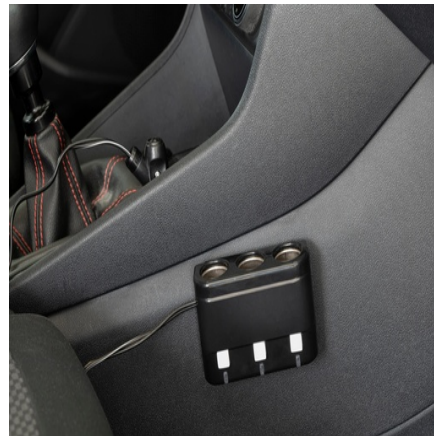

ALL RIDE 3-Way Socket 12/24V Bluelite

Origin
Çin Halk Cumhuriyeti

Convenient 3-way socket for car or truck, fits 12/24V plugs. Charge multiple devices on the road easily.

- Works with 12V and 24V vehicles
- Three ports for multiple devices
- Ideal for travel charging needs