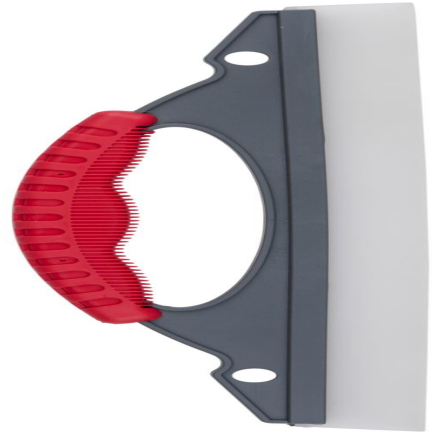

DIRT DEVIL Wiper 35x9.2x15cm

Origin
Türkiye

Efficient wiper for easy drying of surfaces. Ideal for windows, mirrors, and more.
Comfortable grip handle.

- Perfect for windows and mirrors
- Ergonomic handle for comfort
- Removes water and dirt easily

SPECIFICATIONS

Brand	DIRT DEVIL	Weight	105 g
EAN	8711252425214	FSC Article	FSCNA
Manufacturer	DIRT DEVIL	Minimum lead time	5 days
Country of origin	Türkiye	FSC Packaging	FSCMIX70
Product Dimensions	92 x 20 x 310 mm	Main Colour	Transparent, Grey
HS code	9603909900000000		