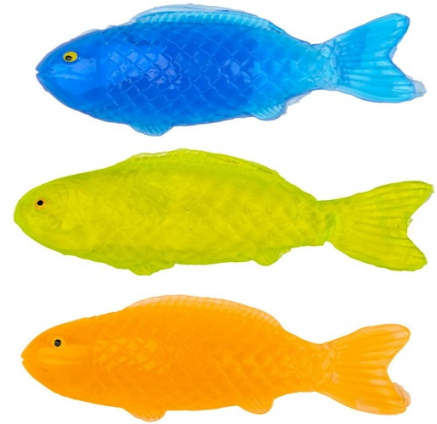

EDDY TOYS Stretchy Fish Figures

17.5cm

Origin
Çin Halk Cumhuriyeti

Colorful stretchy fish figures, 17.5cm, ideal for playful fun or party favors. Great for children's gifts and surprises.

- Encourages creative play
- Ideal party favor gift
- Bright colors and flexible

SPECIFICATIONS

Brand	EDDY TOYS	Weight	83 g
EAN	8711252351384	FSC Article	FSCNA
Manufacturer	EDDY TOYS	Minimum lead time	5 days
Country of origin	China	FSC Packaging	FSC100
Product Dimensions	172 x 20 x 80 mm	GRS Certified	No
HS code	9503004990000000	Main Colour	Multi Colour