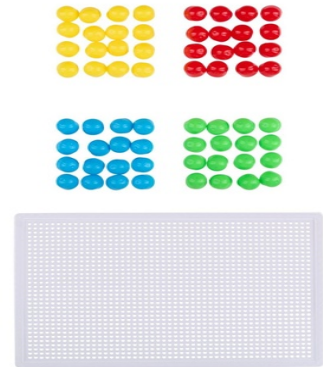

EDDY TOYS Nail Building Puzzle for Children

Origin
Çin Halk Cumhuriyeti

Creative nail building puzzle enhances fine motor skills and imagination in kids. Perfect for hours of educational fun.

- Encourages fine motor skills
- Boosts creative thinking
- Ideal for young children

SPECIFICATIONS

Brand	EDDY TOYS	Weight	109 g
EAN	8711252297651	FSC Article	FSCNA
Manufacturer	EDDY TOYS	Minimum lead time	5 days
Country of origin	China	FSC Packaging	FSC100
Product Dimensions	270 x 15 x 190 mm	GRS Certified	No
HS code	9503003500000000	Main Colour	White, Red, Blue, Yellow, Green

PACKAGING

Inner box dimensions	415 x 330 x 305 mm
Inner box quantity	12 pcs
Inner box weight	3600 gr
Outer box dimensions	415 x 330 x 305 mm
Outer box quantity	12 pcs
Outer box weight	3600 gr

Specifications subject to change without notice.