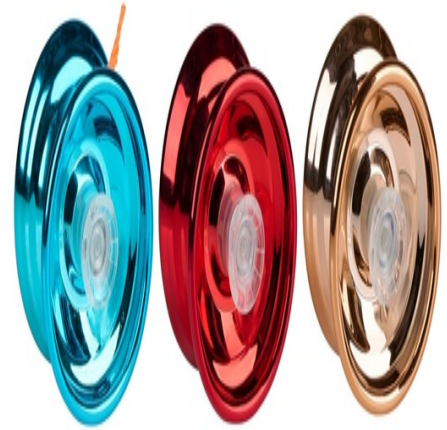

EDDY TOYS YoYo Ø5.5cm

Origin
Çin Halk Cumhuriyeti

Classic fun with this YoYo Ø5.5cm. Great for tricks and smooth spinning, designed for durability and easy handling.

- Ideal size for easy handling
- Great for beginners and pros
- Robust design ensures long-lasting fun

SPECIFICATIONS

Brand	EDDY TOYS	Weight	51 g
EAN	8711252450483	FSC Article	FSCNA
Manufacturer	EDDY TOYS	Minimum lead time	5 days
Country of origin	China	FSC Packaging	FSCMIX70
Product Dimensions	55 x 35 x 55 mm	GRS Certified	No
HS code	9503009590000000	Main Colour	Blue, Green, Purple