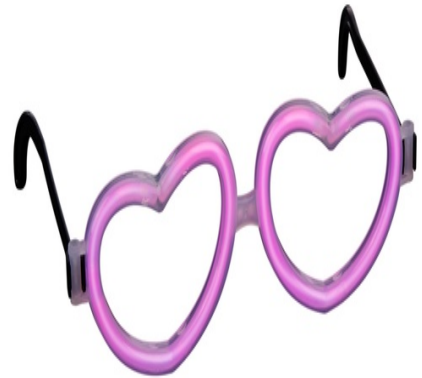

EDDY TOYS Glow Glasses Light Up Party

Origin
Çin Halk Cumhuriyeti

Fun glow glasses for parties and celebrations. Enjoy two eye-catching designs that make you stand out in the dark.

- Bright glowing effect
- Ideal for parties
- Two stylish designs

SPECIFICATIONS

Brand	EDDY TOYS	Weight	23 g
EAN	8711252307565	FSC Article	FSCNA
Manufacturer	EDDY TOYS	Minimum lead time	5 days
Country of origin	China	FSC Packaging	FSCMIX70
Product Dimensions	165 x 125 x 70 mm	Main Colour	Blue, Pink
HS code	9505900000000000		