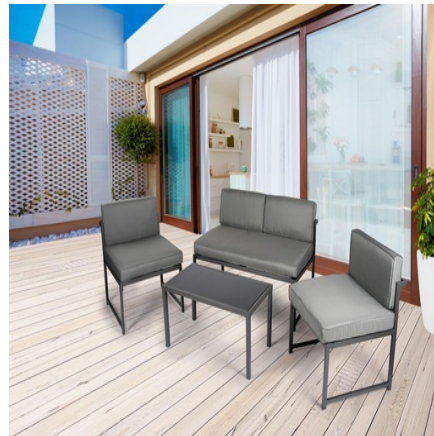

LIFETIME London Lounge Set with Steel Frame

Origin
Çin Halk Cumhuriyeti

Modern outdoor lounge set, perfect for garden or patio. Comfortable seating and easy-care textilene for lasting enjoyment.

- Contemporary design for outdoors
- Includes comfortable cushions
- Easy-clean textilene material