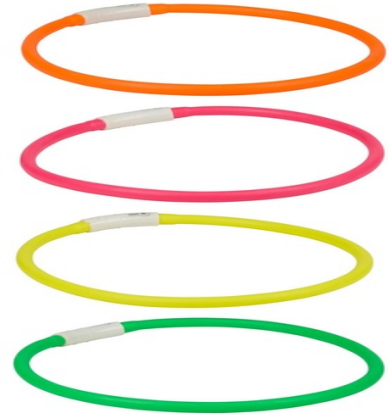

# PET COMFORT Dog Collar LED

## Ø1.5x23.3cm

Origin  
Çin Halk Cumhuriyeti

Safety dog collar with 12 LEDs for enhanced night visibility. Lightweight, comfortable, and easy to adjust for all breeds.

- Bright 12 LED lights for visibility
- Lightweight for daily comfort
- Adjustable to fit various sizes

### SPECIFICATIONS

Brand	PET COMFORT	Weight	36 g
EAN	8711252356600	Diameter	230 mm
Manufacturer	PET COMFORT	Minimum lead time	5 days
Country of origin	China	FSC Article	FSCNA
Product Dimensions	230 x 230 x 10 mm	FSC Packaging	FSCMIX70
HS code	4201000090000000	Main Colour	White