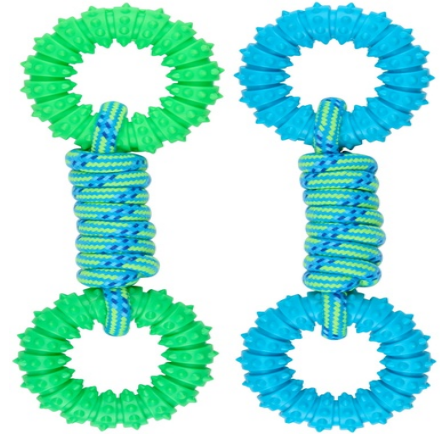

PET TOYS Dog Toy Rope With Rings

Origin
Çin Halk Cumhuriyeti

Durable rope toy with rings for dogs. Great for chewing and tug games. Size: 29x11x4cm.

- Built for strong chewers
- Promotes healthy gums
- Ideal for interactive play

SPECIFICATIONS

Brand	PET TOYS	Weight	174 g
EAN	8711252424811	FSC Article	FSCNA
Manufacturer	PET TOYS	Minimum lead time	5 days
Country of origin	China	FSC Packaging	FSCMIX70
Product Dimensions	305 x 105 x 50 mm	Main Colour	Green light, Blue light, Blue dark, Yellow light
HS code	3926909790000000		

PACKAGING

Inner box dimensions	320 x 310 x 175 mm
Inner box quantity	12 pcs
Inner box weight	2410 gr
Outer box dimensions	320 x 310 x 175 mm
Outer box quantity	12 pcs
Outer box weight	2410 gr

Specifications subject to change without notice.