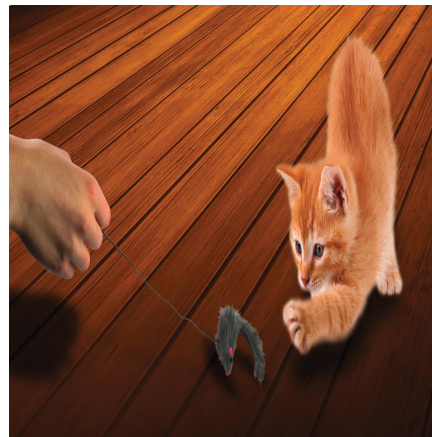

PET TOYS Cat Toy Mouse With Tail

Origin
Çin Halk Cumhuriyeti

Interactive mouse-shaped cat toy with long tail. Ideal for active play and stimulating your cat's hunting instincts.

- Encourages active play and movement
- Stimulates natural hunting behavior
- Suitable for all cat breeds