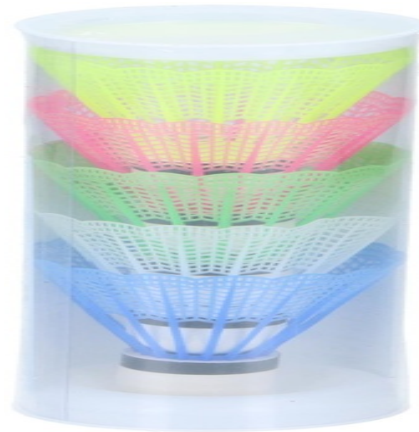

# Badminton Shuttle For Outdoor Play

Origin  
Çin Halk Cumhuriyeti

Lightweight badminton shuttle, ideal for fast outdoor play. Perfect for both recreational and sporty matches.

- Durable, lightweight construction
- Ideal for outdoor badminton games
- Great for sports and recreation

## SPECIFICATIONS

Brand	UNBRANDED	Weight	36 g
EAN	8711252453453	Diameter	65 mm
Manufacturer	UNBRANDED	Minimum lead time	5 days
Country of origin	China	FSC Article	FSCNA
Product Dimensions	65 x 65 x 197 mm	FSC Packaging	FSCNA
HS code	9506999000000000	Main Colour	White, Blue, Yellow, Pink, Green